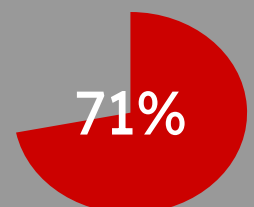

# Offerings at a Glance

Services Offered	Percent of Organizations
Educational Programs	71%
Professional Development	57%
Mentorship	50%
Social/Emotional Health Programs/Services	46%
Visual Arts Programs	32%
Job/Internship Placement	29%
College/Tradeschool Preparation	29%
Financial Literacy	25%
Theater, Music, or Dance	25%
Physical Health Services	14%
Writing or Journalism Programs	14%
LGBTQIA+ Programs/Services	11%
Neighborhood Support	4%
Trauma Informed Care Services	4%
Human Services	4%
Community Work	4%
Cooking	4%
Family/community supports	4%
Young Children's Play	4%

**Percent of organizations serving each age range:**  
Many serve multiple age groups!

0-4 years

5-10 years

11-14 years

15-19 years